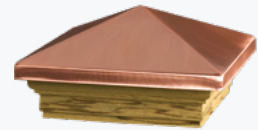

DECK ACCESSORIES

BEYOND THE BASICS

FINISHING TOUCHES THAT MATTER

From decorative handrail to lattice panels, Culpeper has the accessories you need to add the perfect finish to your deck, porch, or any other outdoor project. Unless otherwise noted, all accessories are made of top quality #1 Grade Southern Yellow Pine.

ACCESSORIES

- Step Stringers
- Lattice
- Lattice Strips
- Mailbox Posts
- Post Caps
- Balusters
- Handrails
- Turned Spindles
- Roof Cants
- Grade Stakes
- Posts

BALUSTERS

SPINDLES

**TREATED MAIN
ORNAMENTAL
POST CAPS**