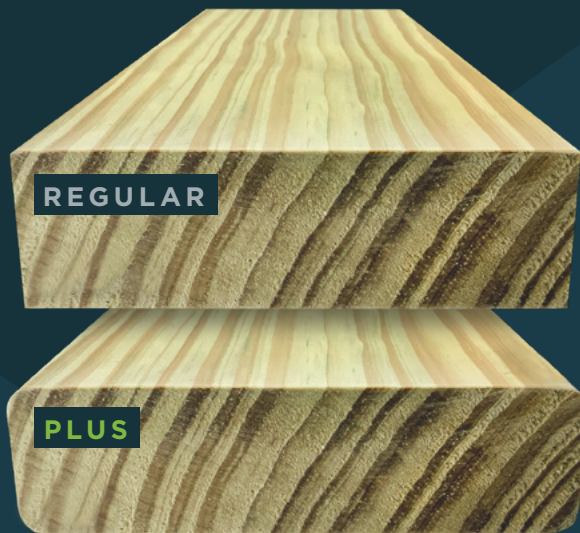

PLUS

SMOOTH AND REFINED

UPGRADE YOUR DECK WITH CULPEPER PLUS

Culpeper Plus deck boards are run through a state-of-the-art moulder to add a 1/4" radius edge on all four corners of the board for a smoother underfoot feel. At the same time, the moulder sands the surface of the board to an extra smooth finish for an enhanced level of refinement and comfort.

EXTRA SMOOTH SURFACE

1/4" RADIUS EDGE

PRESSURE TREATED

LEARN MORE ABOUT CULPEPER PLUS
CULPEPERWOOD.COM/PLUS